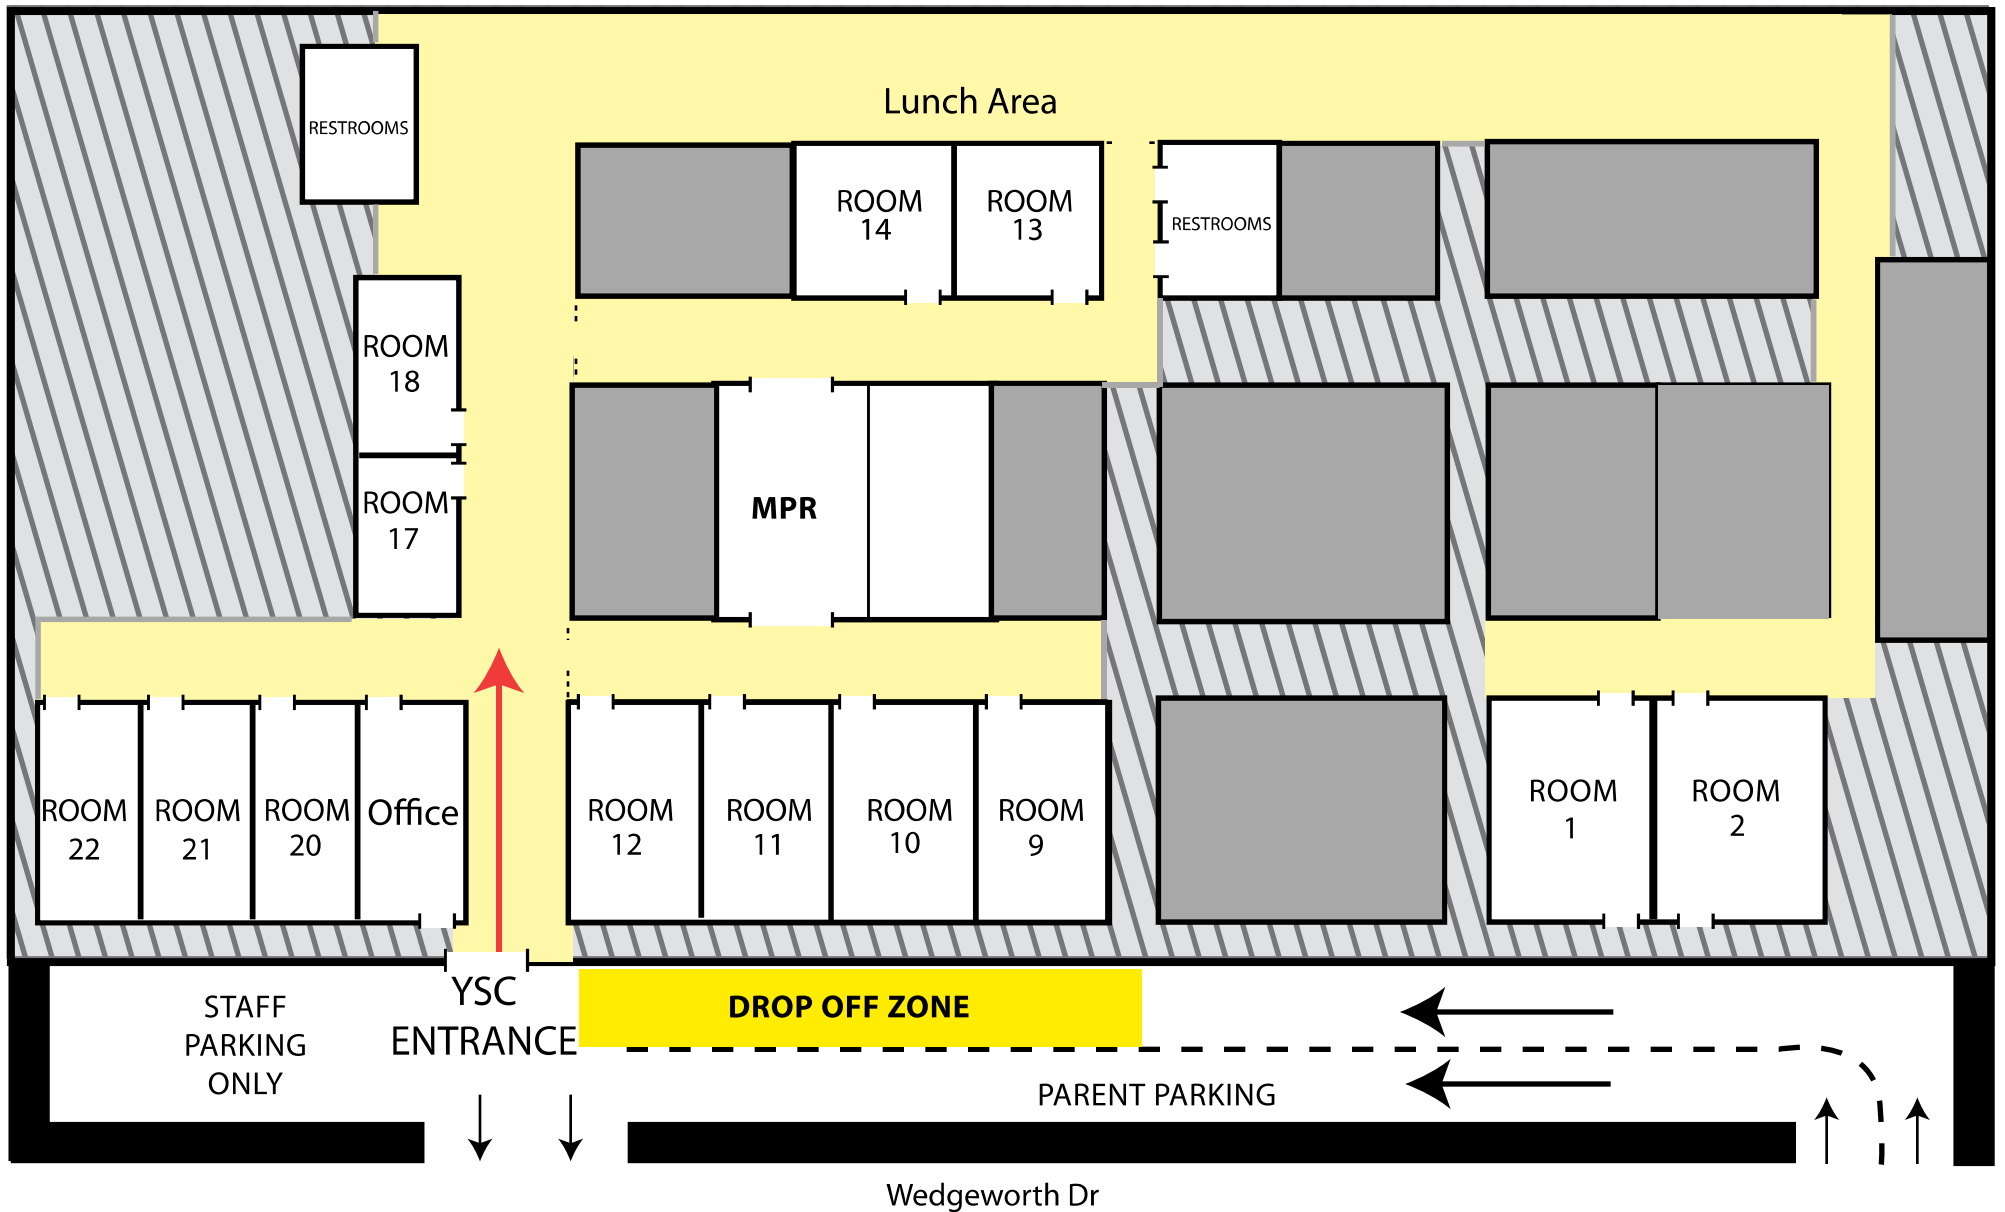

YSC Summer Map at Bixby Elementary

16446 Wedgeworth Dr, Hacienda Heights, CA 91745